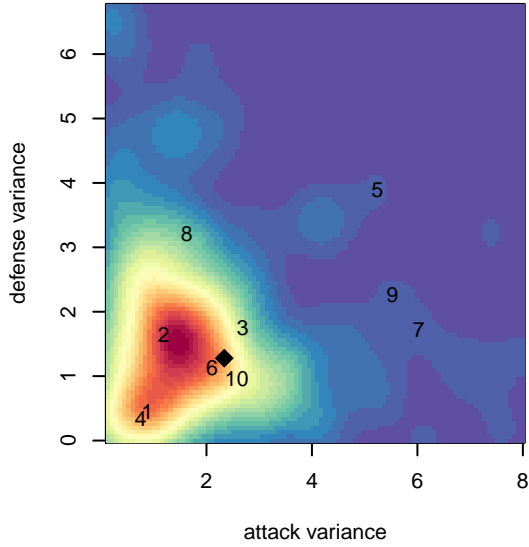

Three Rivers SC Black G03

Three Rivers SC
 Pasco, WA
 G03 total strength=1669
 attack=25.67 defense=16.14
 fall league = RCL G03 Div 1
 notes= Bader 2016

alt names used:
 3RSC G03 8th Grade
 3RSC G03 RCL Black
 THREE RIVERS G03 BLACK SUAREZ
 THREE RIVERS G03 BLACK SUAREZ (WA)
 3RSC G03 Black

Venues played:
 2017 Clash At the Border Super Gold/Silver
 2017 Nike Crossfire Challenge Super Group U'
 2017 RCL G03 8th G Fall
 2017 RCL G03 Div 1
 2017 PacNW Winter Classic 2003 Premier

**attack and defense variance (black dot)
relative to other teams
and top 10 in region**