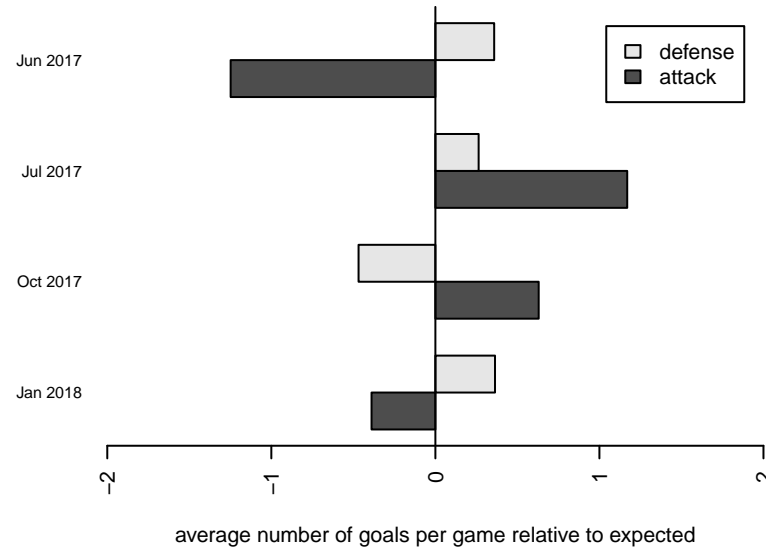

Performance relative to 13 month average