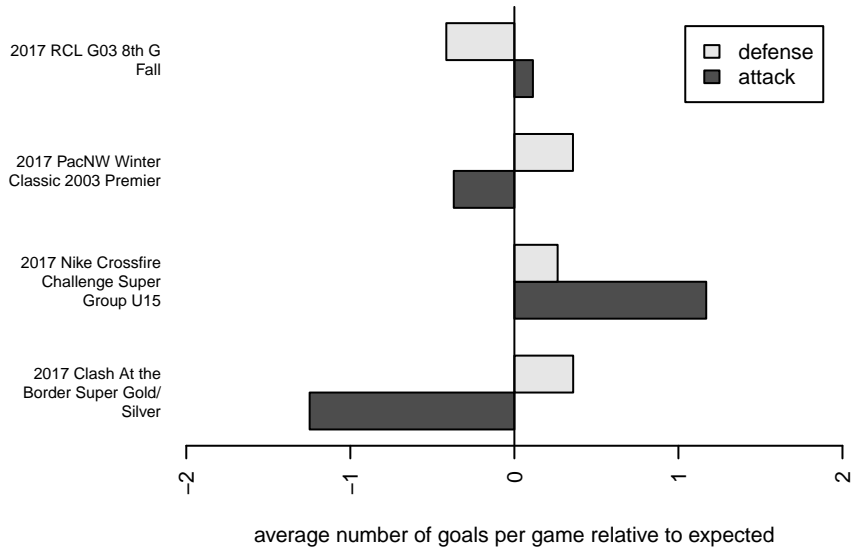

Performance relative to 13 month average