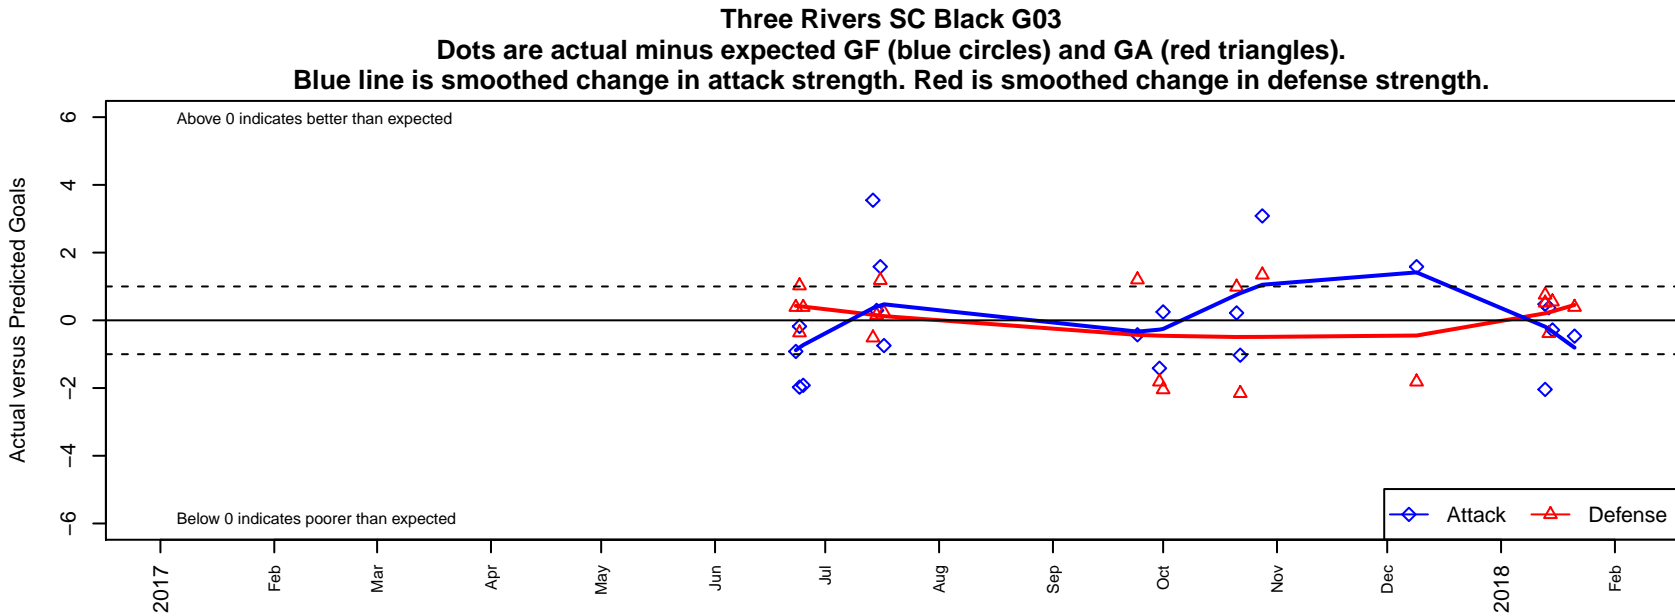

**attack and defense variance (black dot)
relative to other teams
and top 10 in region**

**attack and defense rating
relative to others at age
and all opponents in last 13 months**

Three Rivers SC Black G03

Three Rivers SC
Pasco, WA
G03 total strength=1669
attack=25.67 defense=16.14
fall league = RCL G03 Div 1
notes= Bader 2016

alt names used:
3RSC G03 8th Grade
3RSC G03 RCL Black
THREE RIVERS G03 BLACK SUAREZ
THREE RIVERS G03 BLACK SUAREZ (WA)
3RSC G03 Black

Venues played:
2017 Clash At the Border Super Gold/Silver
2017 Nike Crossfire Challenge Super Group U'
2017 RCL G03 8th G Fall
2017 RCL G03 Div 1
2017 PacNW Winter Classic 2003 Premier