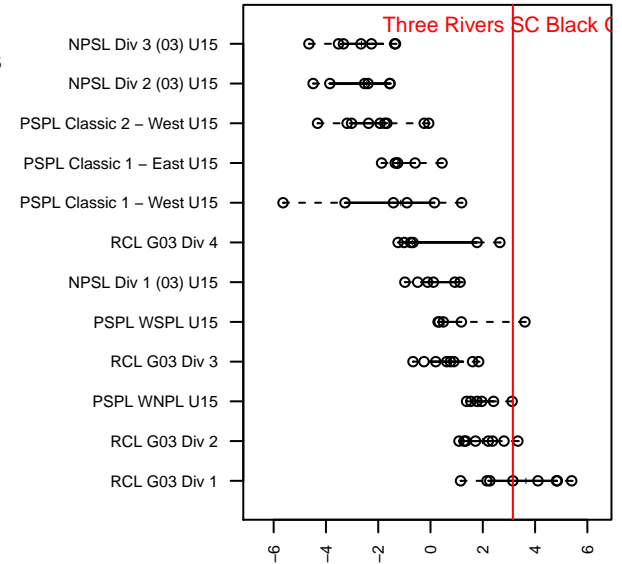

**attack and defense rating
relative to others at age
and all opponents in last 13 months**