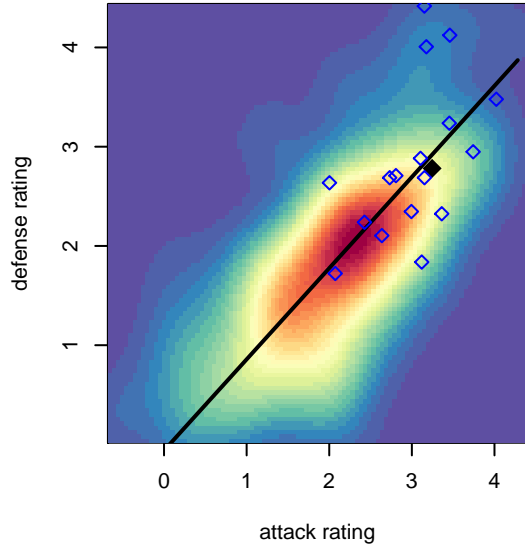

**attack and defense rating
relative to others at age
and all opponents in last 13 months**